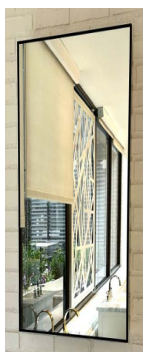

# SPECIFICATION SHEET

**WALL MIRROR MODEL#:**

**MET FM 1872\***

## METALIKA FRAMED MIRROR COLLECTION

### FRAME FINISH OPTIONS:

**\*Size available in narrow frame finishes only.**

NARROW FRAME WIDTH: 1/4"

POLISHED  
GOLD

BRUSHED  
NICKEL

WHITE

POLISHED  
NICKEL

MATTE  
BLACK

CHROME

GOLD

**MIRROR FINISHES:** • FLAT POLISHED EDGE  
• BEVELED EDGE

**OVERALL SIZE DIMENSION: 18" WIDE X 72" HIGH X 1 3/16" DEEP**

TRIANGLE HANGERS FOR MOUNTING INCLUDED.

CAN BE MOUNTED HORIZONTALLY OR VERTICALLY. PLEASE SPECIFY.